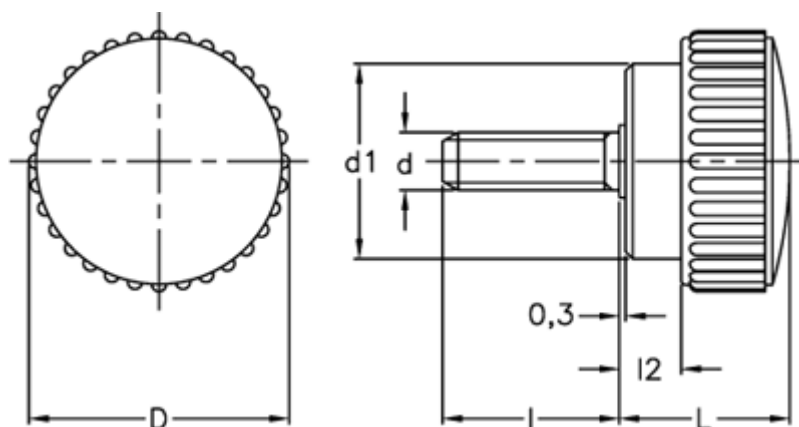

# Data Sheet

Article number: 2302002117  
Description: E+G Knurled grip knob  
B.193/15 p-M3x16  
Note: 0

## Measures

D = 15  
d1 = 11  
d 6g = M3  
l = 16  
L = 11  
l2 = 2